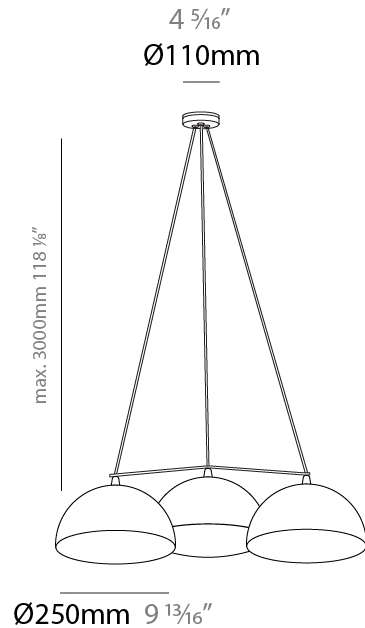

PROJECT	_____
TYPE	_____
SPECIFIER	_____
QUANTITY	_____
DATE	_____

NOD 3 SUSPENSION

D91241

base number

1. To build a product code in our configurator select the specify button on the base model # product page
2. To build a manual product code on this datasheet choose from the options listed below in blue font and add the suffix to the base model #

GENERAL

Series: Nod _____
Subseries: Nod 3 _____
Brand: Milan _____
Division: Design _____
Mounting Type: Suspension _____
Mounting Location: Ceiling _____
Subcategory: Pendant _____

PHYSICAL

Shape: Round _____
Diameter (mm): 250 _____
Diameter (in): 9 ¹³/₁₆ _____
Max. Overall Height (mm): 3000 _____
Max. Overall Height (in): 118 ¹/₈ _____
Light Distribution: Direct _____
Weight (kg): 8.1 _____
Weight (lbs): 17.997 _____
Diffuser: Opal Acid Etched Satin Glass _____
Fixture Finish: MBQ _____
Fixture Material: Stamped Steel _____

ELECTRICAL

Number of Lamps: 3 _____
Lamp Type: LED Retrofit _____
Lamp Shape: G16.5 _____
Bulb Included: Bulb Not Included _____
Total Output Wattage (W): 16.5 _____
Max. Wattage Per Lamp (W): 5.5 _____
Lamp Base: E26 _____
Input Voltage (V): 120 _____
Upon Request: 277Vac / GU24 _____

LED

OPTICAL

RATINGS AND CERTIFICATIONS

Certified By: CSA Certified to UL and CSA Standards _____
IP rating: IP20 _____