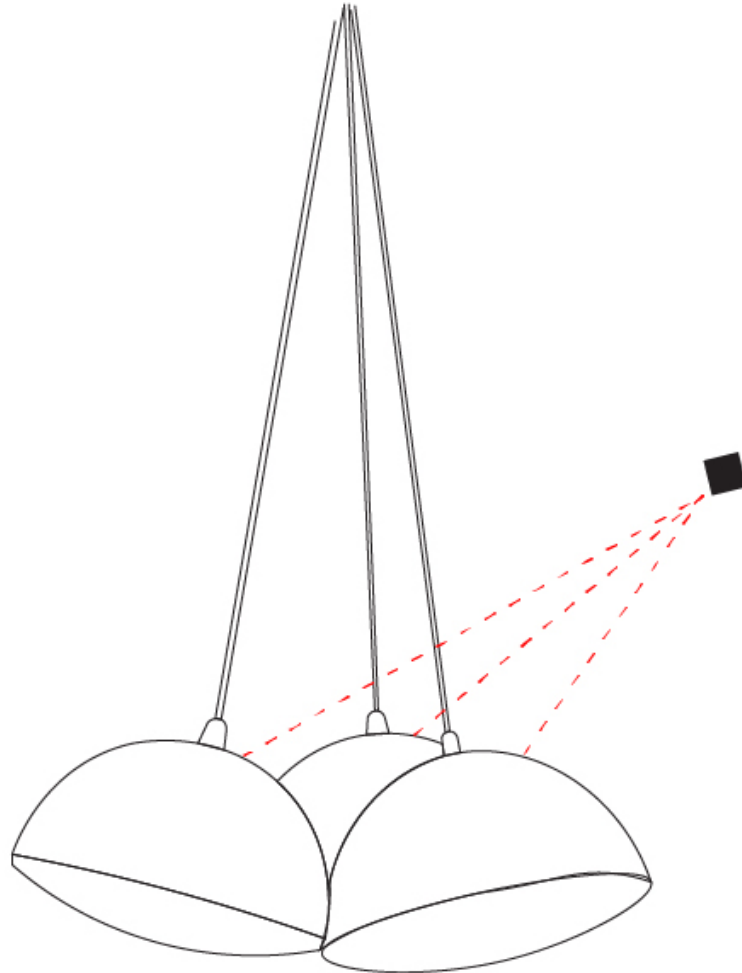

NOD 3 SUSPENSION

D91204

PROJECT

TYPE

SPECIFIER

QUANTITY

DATE

D