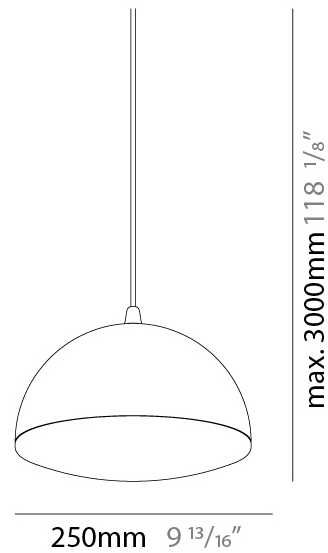

PROJECT	
TYPE	
SPECIFIER	
QUANTITY	
DATE	

NOD 3 SUSPENSION

D91204

base number

1. To build a product code in our configurator select the specify button on the base model # product page
2. To build a manual product code on this datasheet choose from the options listed below in blue font and add the suffix to the base model #

GENERAL

Series: Nod
Subseries: Nod 3
Brand: Milan
Division: Design
Mounting Type: Suspension
Mounting Location: Ceiling
Subcategory: Pendant

PHYSICAL

Shape: Round
Diameter (mm): 250
Diameter (in): 9 ¹³/₁₆
Max. Overall Height (mm): 3000
Max. Overall Height (in): 118 ¹/₈
Light Distribution: Direct
Weight (kg): 8.1
Weight (lbs): 17.997
Diffuser: Opal Acid Etched Satin Glass
Fixture Finish: MBQ
Fixture Material: Stamped Steel

ELECTRICAL

Number of Lamps: 3
Lamp Type: LED Retrofit
Lamp Shape: G16.5
Bulb Included: Bulb Not Included
Total Output Wattage (W): 16.5
Max. Wattage Per Lamp (W): 5.5
Lamp Base: E26
Input Voltage (V): 120
Upon Request: 277Vac / GU24

LED

OPTICAL

RATINGS AND CERTIFICATIONS

Certified By: CSA Certified to UL and CSA Standards
IP rating: IP20